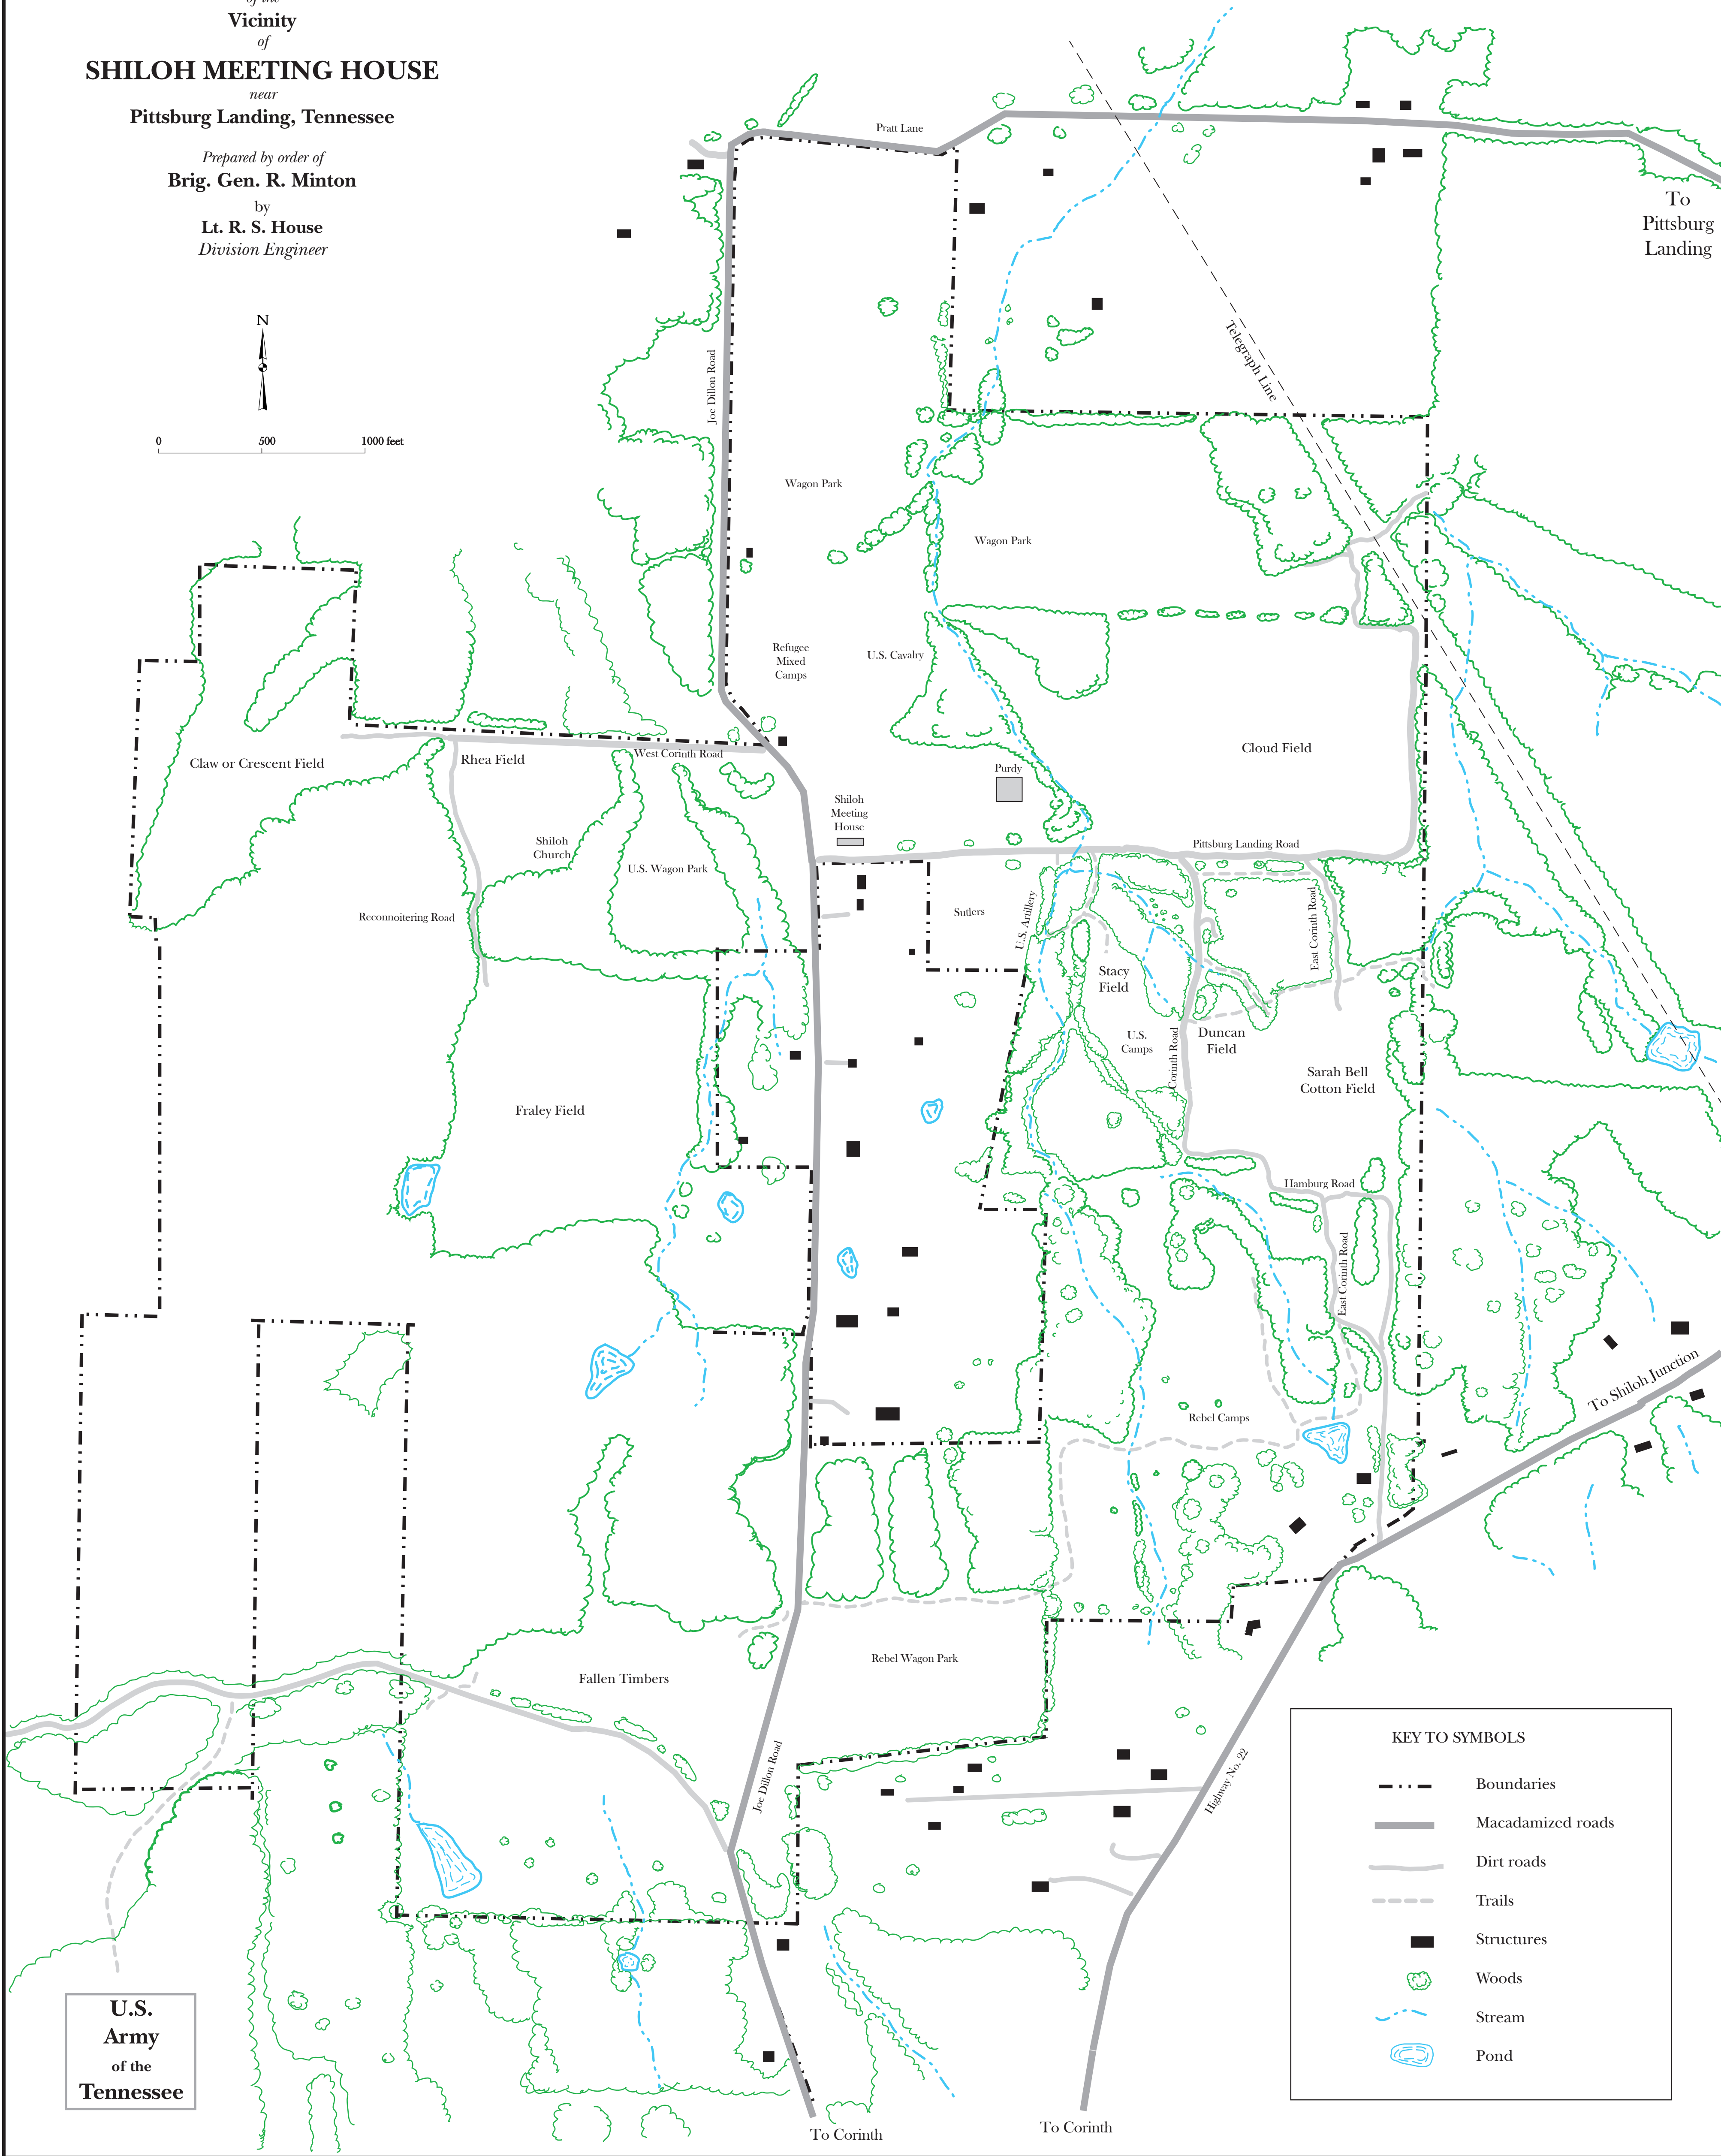

Map
of the
Vicinity
of
SHILOH MEETING HOUSE
near
Pittsburg Landing, Tennessee

Prepared by order of
Brig. Gen. R. Minton
by
Lt. R. S. House
Division Engineer

KEY TO SYMBOLS

	Boundaries
	Macadamized roads
	Dirt roads
	Trails
	Structures
	Woods
	Stream
	Pond

**U.S.
Army
of the
Tennessee**